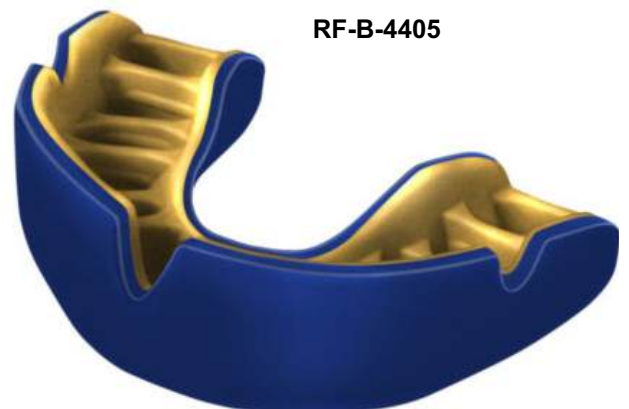

RF-B-4205

RF-B-4206

MOUTH GUARD

REGAL FASHION
Custom Apparel Company

Worldwide Delivery In Bulk Order | Sublimation, Embroidery, Printing | 100% Customization

RF-B-4401

RF-B-4402

RF-B-4404

RF-B-4405

RF-B-4403

RF-B-4406

RF-B-4407

RF-B-4408

Perfect for judo, grapple, free combat, ice hockey, rugby football, BJJ, baseball and many more, etc.
Does not affect the protective effect and wearing experience for teeth during strenuous exercise.
This is a brand new mouth guard that adopts food grade EVA, which is non-toxic, odorless and durable.
Molded with ergonomic snap-in design, more suitable to users' tooth, make you can breathe and talk as usual.
Can offer excellent cushioning effect to protect lips, tongue, teeth, ensures you optimal protection to mouth.