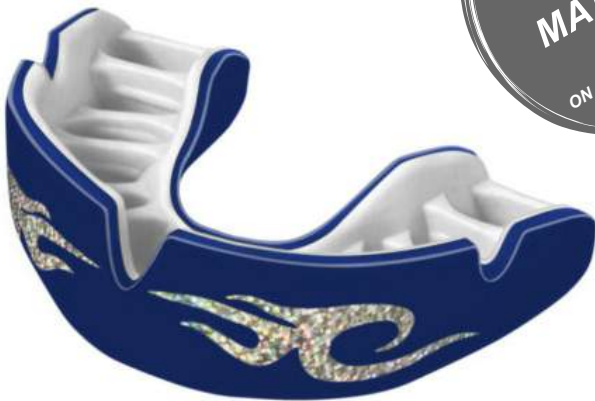

MOUTH GUARD

REGAL FASHION
Custom Apparel Company

Worldwide Delivery In Bulk Order | Sublimation, Embroidery, Printing | 100% Customization

RF-B-4404

Perfect for judo, grapple, free combat, ice hockey, rugby football, BJJ, baseball and many more, etc.
Does not affect the protective effect and wearing experience for teeth during strenuous exercise.
This is a brand new mouth guard that adopts food grade EVA, which is non-toxic, odorless and durable.
Molded with ergonomic snap-in design, more suitable to users' tooth, make you can breathe and talk as usual.
Can offer excellent cushioning effect to protect lips, tongue, teeth, ensures you optimal protection to mouth.